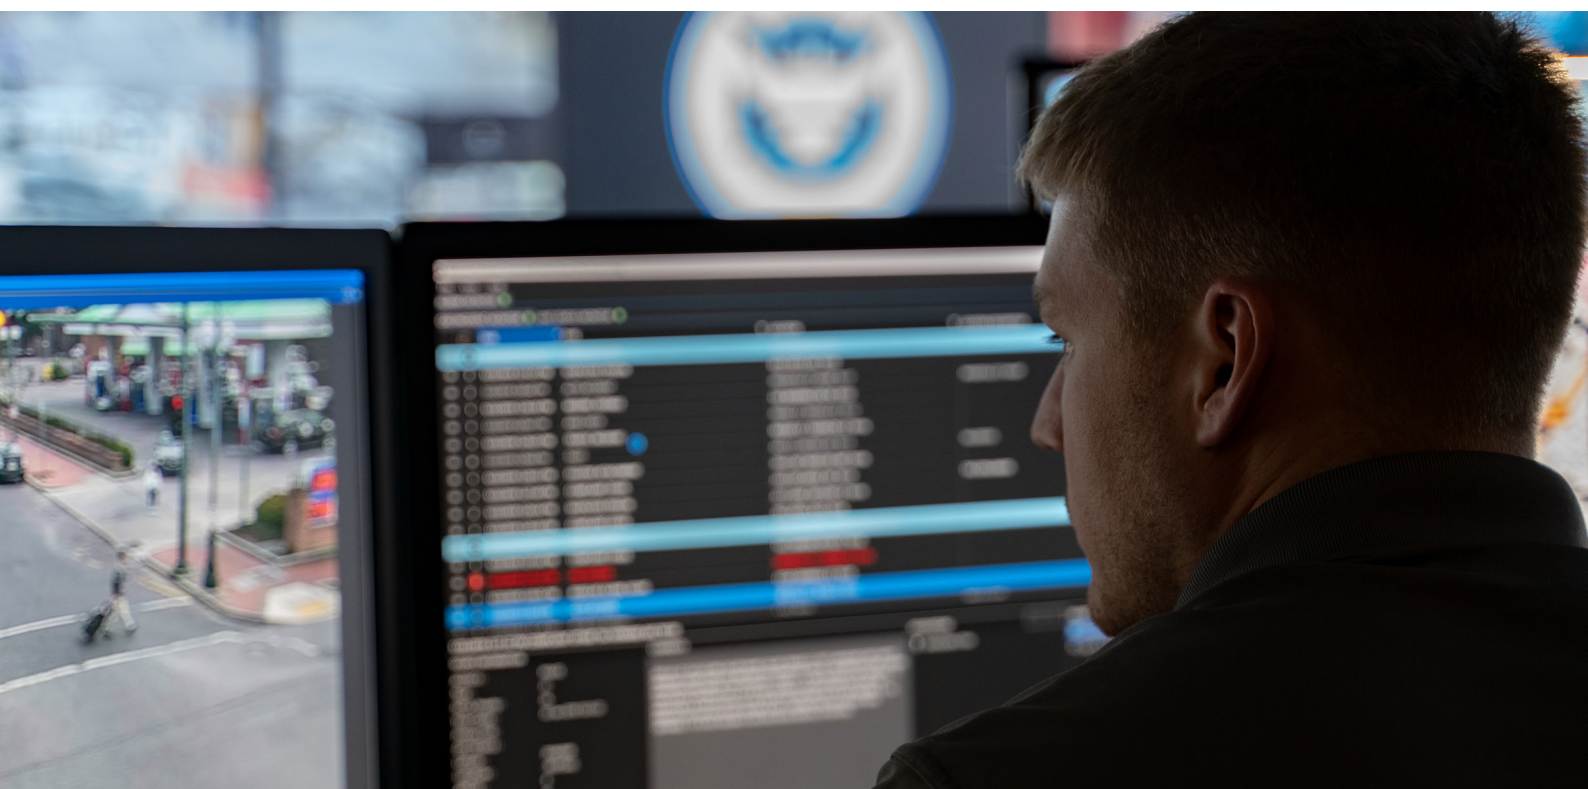

VMS INTEGRATION

Empowering your teams to see the bigger picture is essential for a safe and efficient workplace. Adding body-worn cameras to an existing CCTV infrastructure delivers a first-person point of view to your security and surveillance operations.

The VT50 is designed for commercial applications where an intuitive, lightweight wearable camera that integrates seamlessly into existing fixed CCTV is required.

With its Wi-Fi streaming capabilities, the VT50 can record and stream for up to 1 hour on a single charge.

RAPID CAMERA ALLOCATION

Organisations with a large workforce need a fast and efficient method of allocating body-worn cameras. Staff simply swipe their RFID tag or ID card to obtain a VT50 for the duration of a shift.

Using RFID assigns the best available camera to the individual, removing unnecessary guesswork.

RFID camera allocation also ensures that recordings can be accurately attributed to the relevant member of staff, in the event of a customer or colleague dispute.